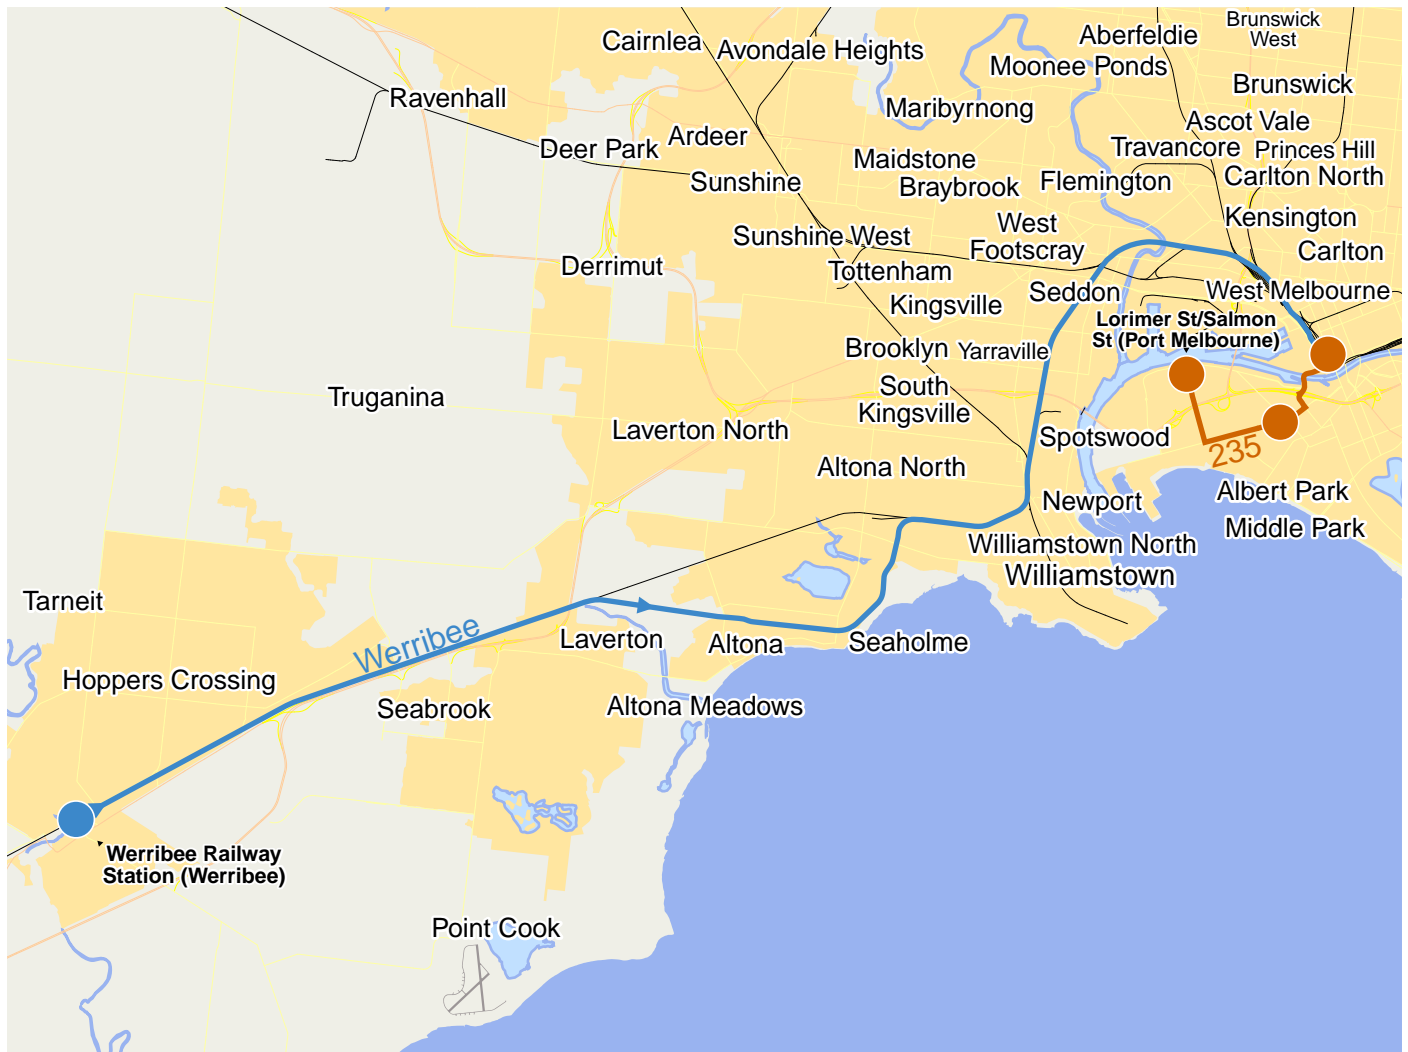

Route option from Werribee Railway Station (Werribee) to Lorimer St/Salmon St (Port Melbourne)

© 2010 State of Victoria, powered by mdv

- Metro Bus
- Footpath
- Metro Train
- Metro Train
- Metro Bus

1. ● Metropolitan Train Werribee	Werribee Railway Station (Werribee)	Southern Cross Railway Station (Melbourne City)
2. ■ Footpath	Southern Cross Railway Station (Melbourne City)	Southern Cross Station/Collins St (Melbourne City)
3. ● Metropolitan Bus 235	Southern Cross Station/Collins St (Melbourne City)	Lorimer St/Salmon St (Port Melbourne)